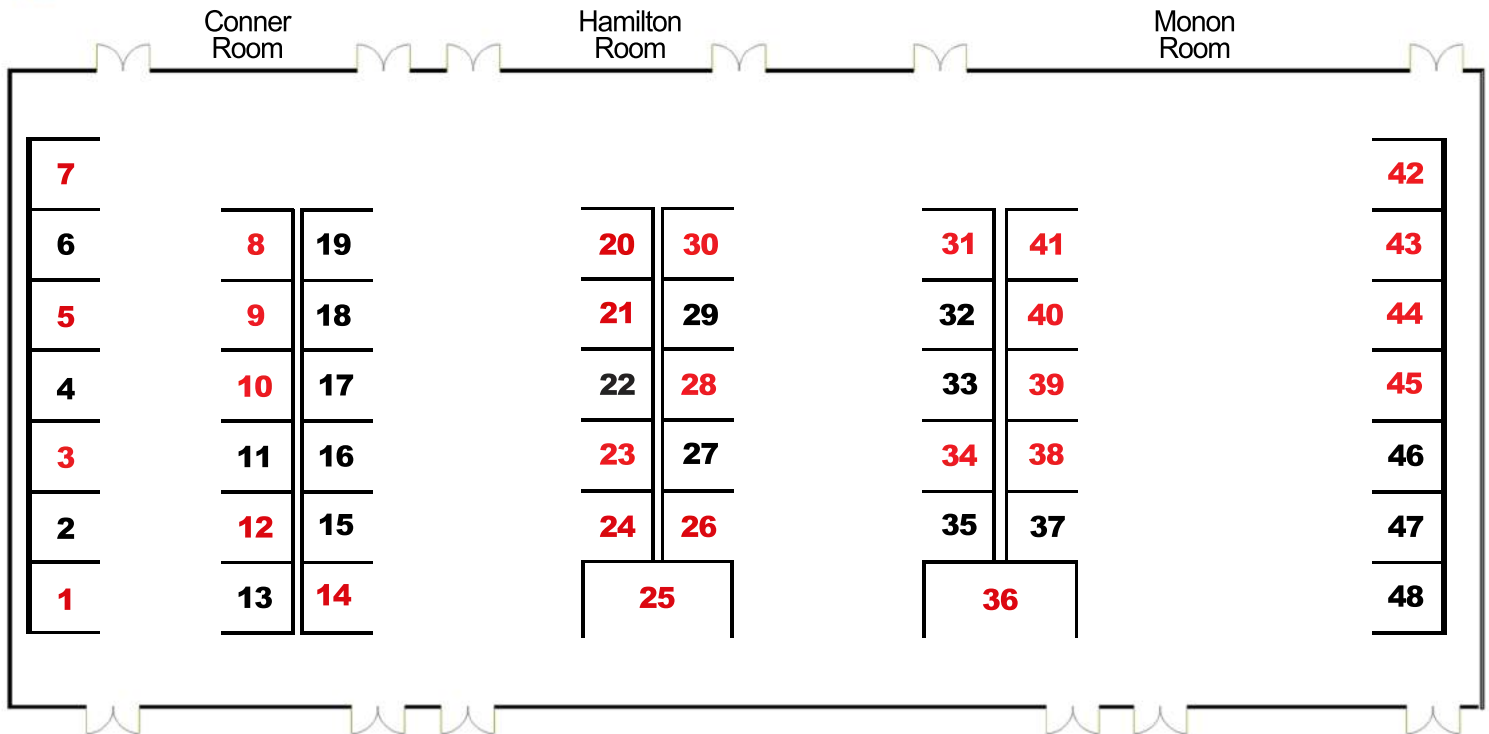

PATINS Tech Expo 2019 Exhibit Hall

To Wabash Room for
Welcome/Refreshments/Networking
To Presentation Rooms

In RED – Participant of PATINS Monthly Featured Solution Program

Booth Number	Exhibitor	Booth Number	Exhibitor
1	AT&T	25	Door Prize Booth
2	Achieve3000	26	HumanWare
3	AWS Foundation Inc.	27	IN*SOURCE
4	Best Buddies Indiana	28	Indiana Deaf-Blind Services Project
5	Campagna Academy	29	Indiana Disability Rights
6	Close Education, LLC	30	Indiana Institute on Disability and Community
7	CreateAbility	31	Indiana University School of Medicine
8	Decoding Dyslexia Indiana	32	INvestABLE Indiana
9	Don Johnston, Inc.	33	Lightspeed - A Learning Company
10	Down Syndrome Indiana	34	MassMutual: SpecialCare
11	E.M. VITU, Inc.	35	Microsoft
12	Erskine Green Training Institute	36	WestMinster Technologies
13	Empower Learning	37	Oticon, Inc.
14	EYE can see, Inc.	38	Prentke Romich Company
15	Firelight Books	39	Renaissance Learning
16	Foundations in Learning / Mathseeds	40	School Health Corporation
17	First Team Education	41	SiLAS Solutions
18	Forbes AAC	42	Spec Tech
19	Great Leaps	43	Teachtown, Inc
20	ICAM	44	The Arc of Indiana
21	IERC	45	The INDATA Project at Easterseals Crossroads
22	PASS Project	46	Tobii Dynavox
23	Refurbished Technology Program	47	Vision Aid Systems, Inc./The Low Vision Store
24	PATINS Project	48	Marketing Materials...please take one!